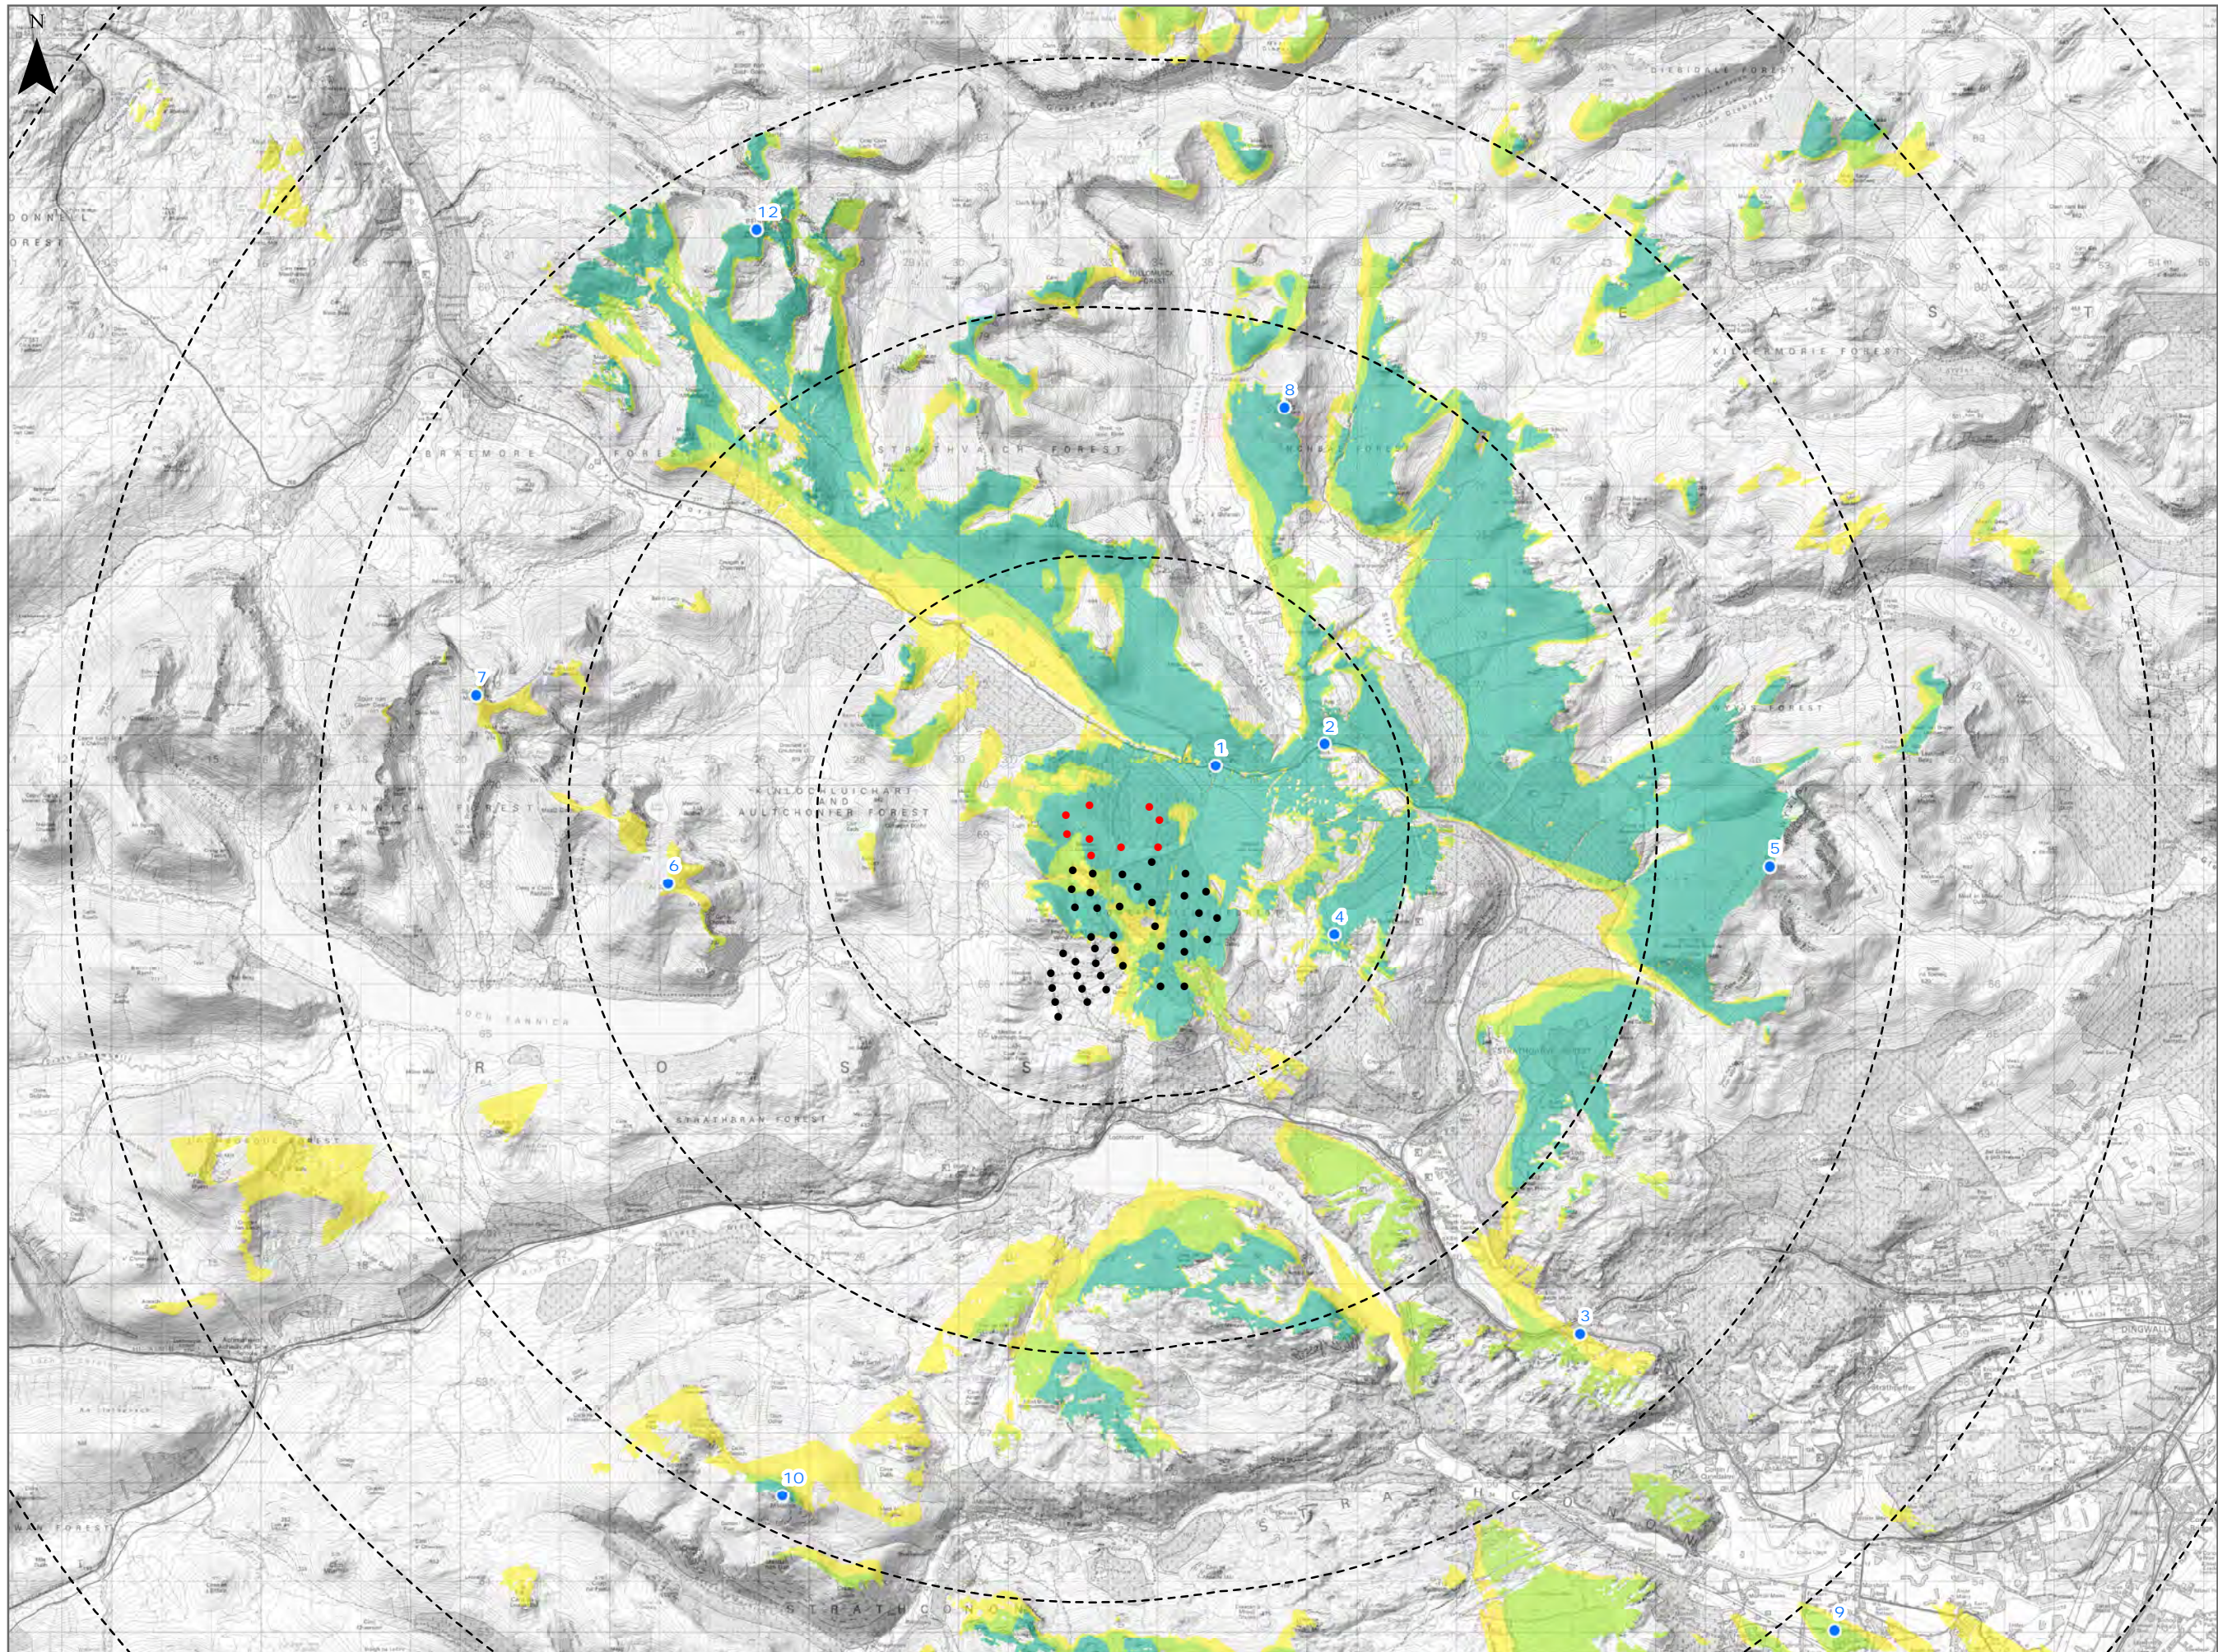

Figure 9.7b: Hub Height ZTV with Viewpoints (15km)

Legend:

- Proposed Turbines
- 5km Distance Radii
- Operational Turbines at Lochluichart, Lochluichart Extension & Corriemoillie

Zone of Theoretical Visibility
No. of Turbine Hubs (76m) Visible

- 1 - 3
- 4 - 6
- 7 - 9

Hub Height:	76m
DTM:	OS T5
DTM resolution:	5m
Observer height:	2m
Surface features:	Excluded
Earth curvature:	Included

- Viewpoint Locations
- 1 - A835 Aultguish Inn
- 2 - A835 Black Bridge Road
- 3 - A835 Garve bridge
- 4 - Old Drovers Route, Corriemoillie
- 5 - Ben Wyvis (Glas Leathad Mor)
- 6 - An Colleachan
- 7 - Sgurr Mòr
- 8 - Beinn a Chaisteil (Meall a Ghrianain)
- 9 - Avenue of Fairburn Estate
- 10 - Sgurr A Mhuillinn
- 12 - Beinn Dearg

Title:
Hub Height ZTV with Viewpoints
(15km)

Lochluichart Wind Farm
Extension II

Source:
© Crown copyright and database rights (2018)
OS (license No 0100031673)

Client: Infinergy

Drawn by: MJF	Checked: JW
------------------	----------------

Date: 09/10/2018	Figure: 9.7b
---------------------	-----------------

Scale: 0 1 2 km	Revision No: B
-----------------------	-------------------